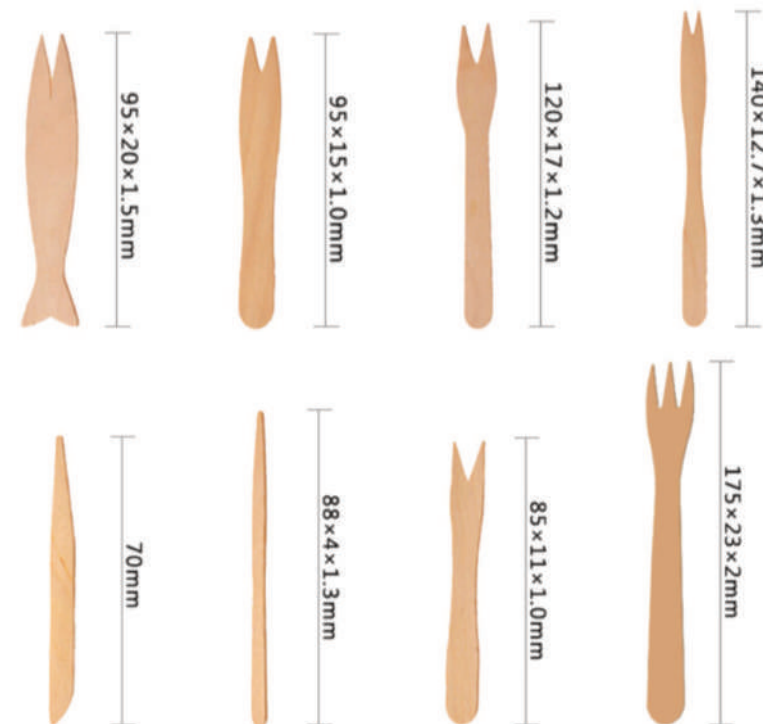

Hot stamped and Engraved Logo

02 Wooden Cutlery- Sustainable & Premium Dining Solutions

Wooden Spork

Code	Size	Package	Mea of ctn
EC-SP1	165mm	100pcs * 50bags	500*220*445mm
EC-SP2	160mm	100pcs * 50bags	500*220*445mm
EC-SP3	160mm	100pcs * 50bags	430*215*425mm
EC-SP4	140mm	100pcs * 50bags	400*150*400mm
EC-SP5	103mm	100pcs * 50bags	570*170*180mm
EC-SP6	80mm	100pcs * 50bags	5000pcs
EC-SP8	75mm	100pcs * 50bags	5000pcs

Wooden Chip Fork

Code	Size
EC-F1	95*20*1.5mm
EC-F2	95*15*1mm
EC-F3	120*17*1.2mm
EC-F4	140*12.7*1.3mm
EC-F5	70mm
EC-F6	88*4*1.3mm
EC-F7	85*11*1mm
EC-F8	175*23*2mm

02 Wooden Cutlery- Sustainable & Premium Dining Solutions