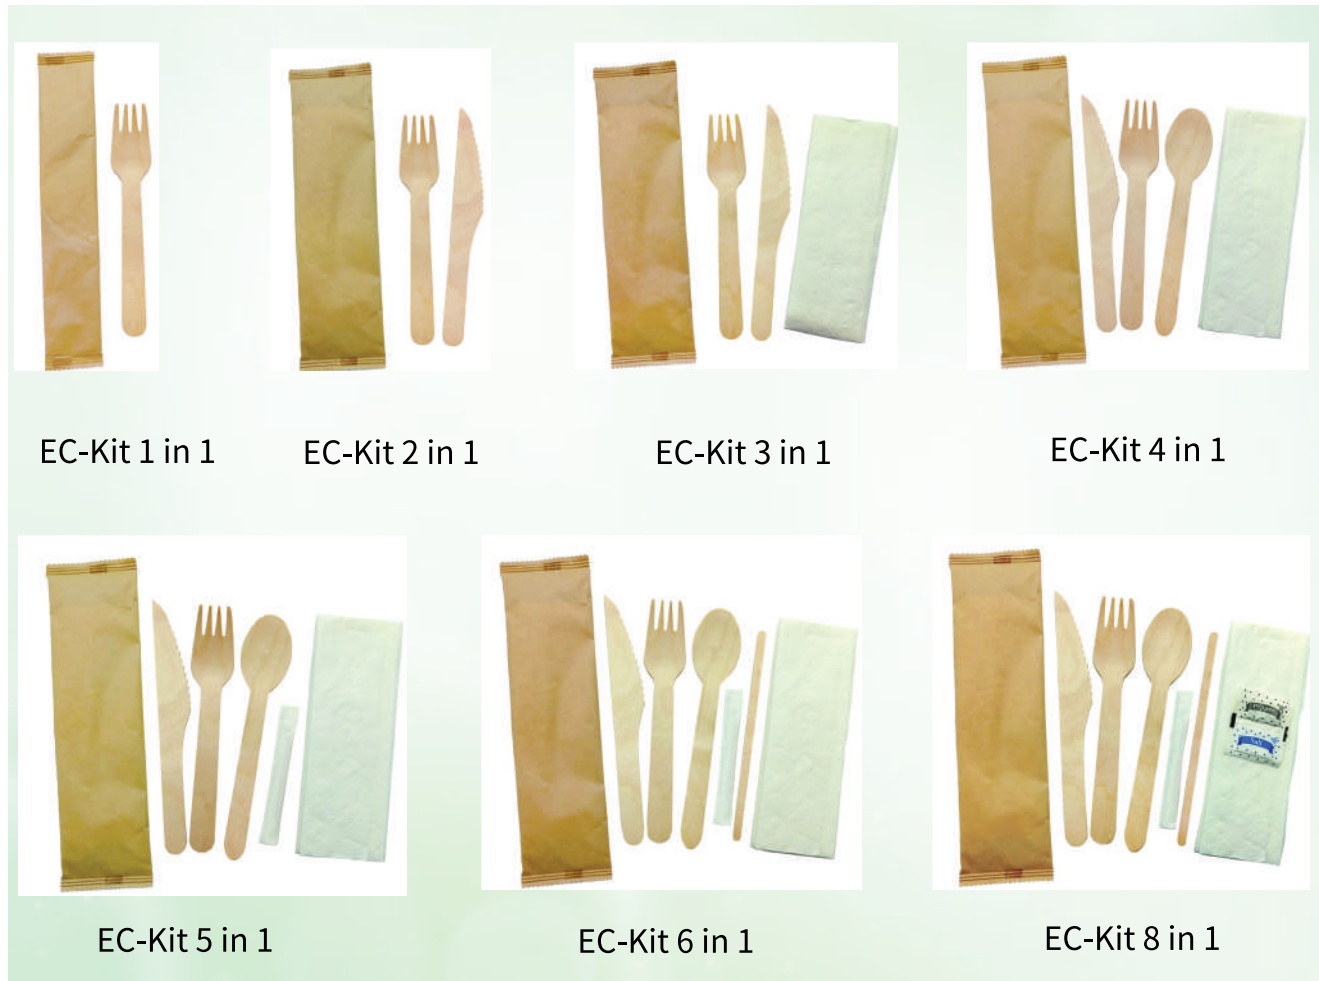

02 Wooden Cutlery- Sustainable & Premium Dining Solutions

Wooden Cutlery Set